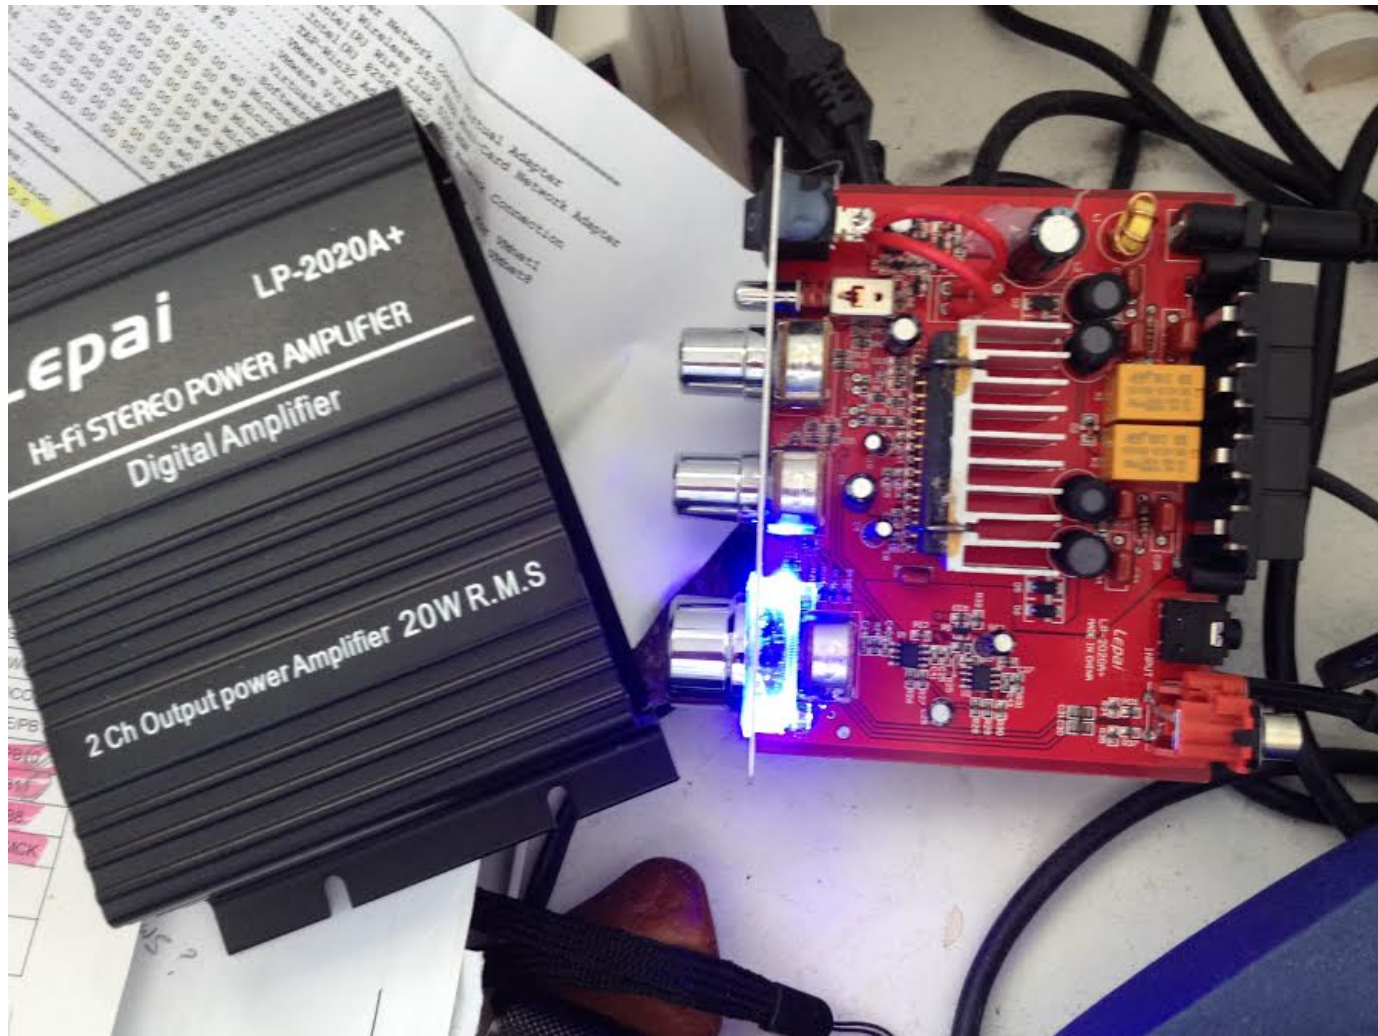

\$25 amp w/ relays and blue light!

Relays turn on  
after a few  
seconds – just  
like an  
expensive amp.  
Why?