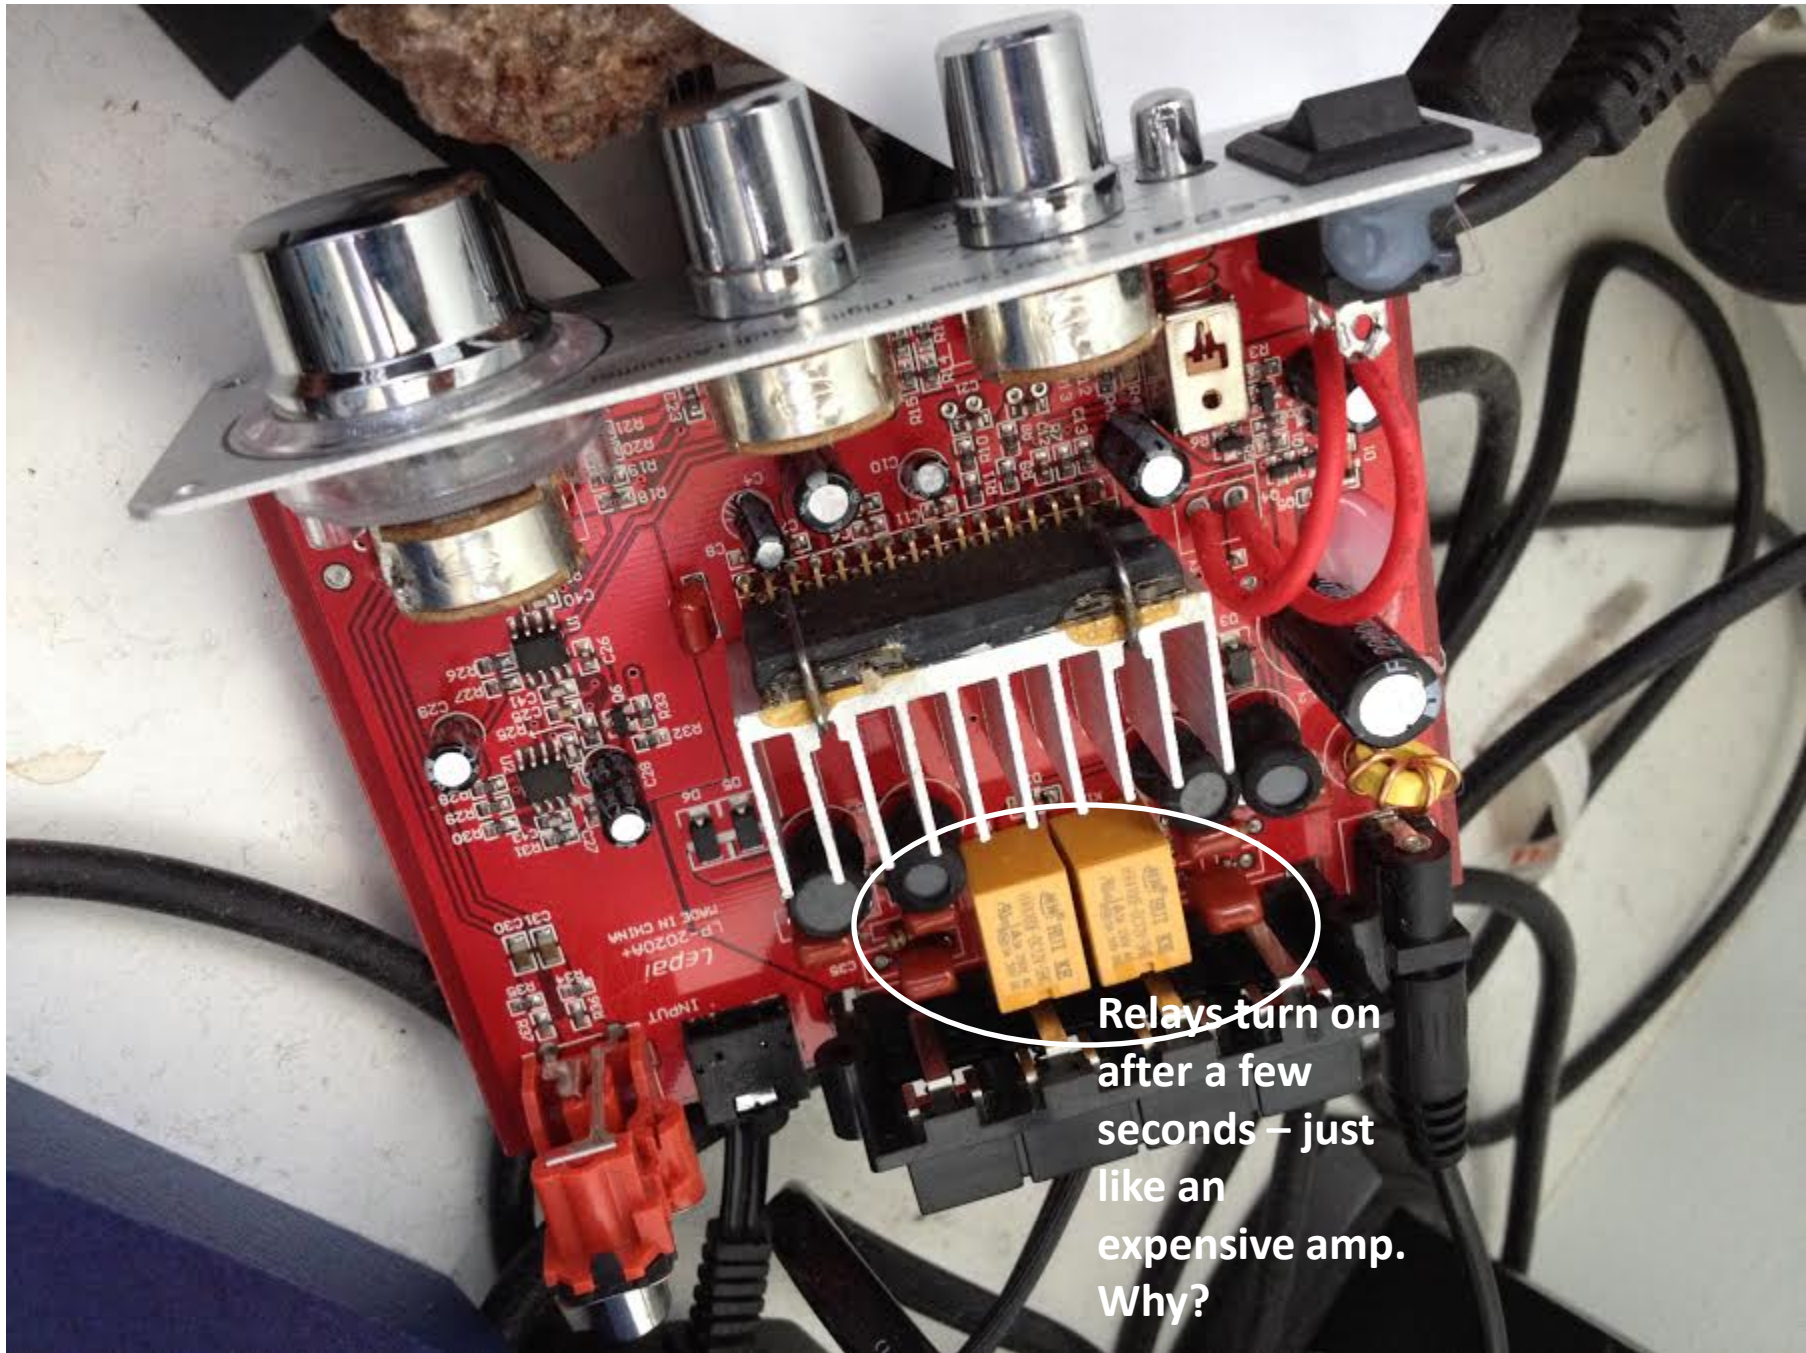

\$25 amp w/ relays and blue light!

Relays turn on  
after a few  
seconds – just  
like an  
expensive amp.  
Why?